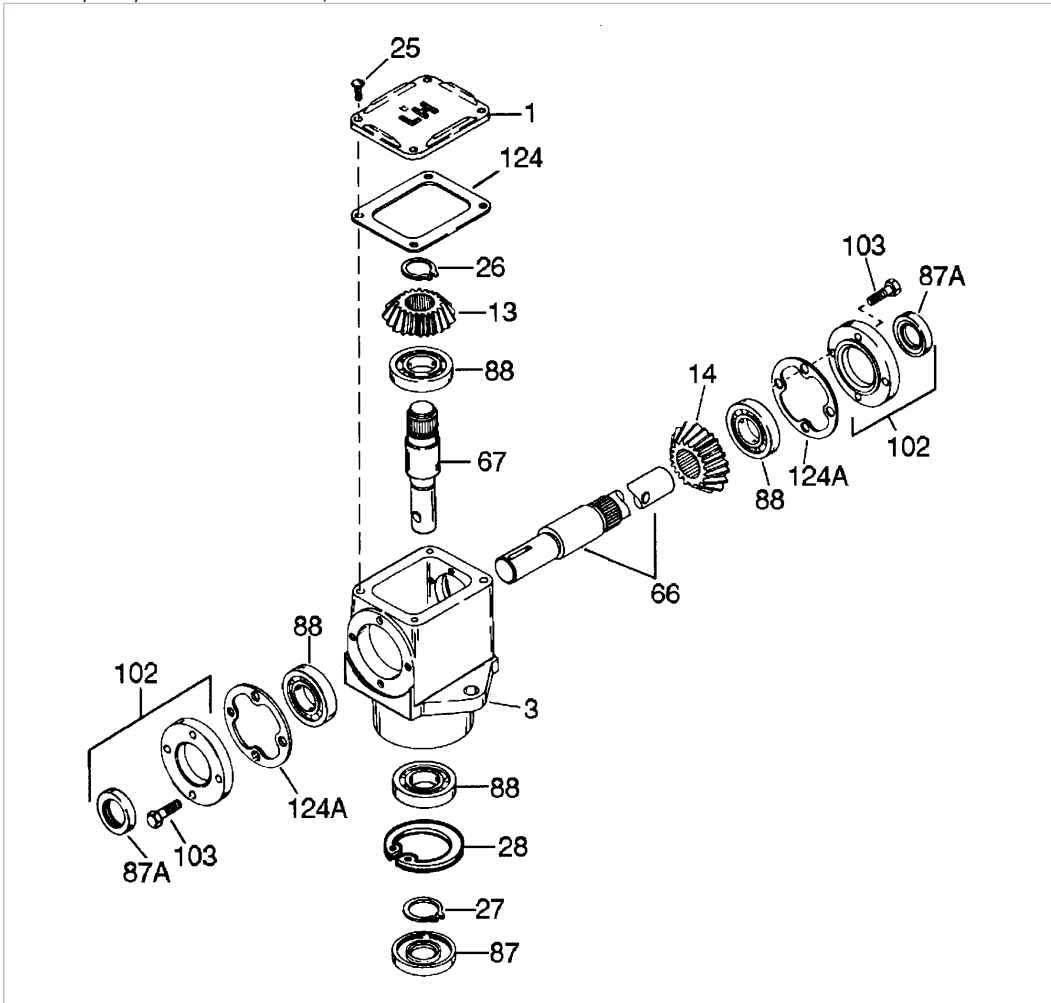

p1640p91.22 RAD-2328-P91 / T-Drive

Part List

p1640p91.22 RAD-2328-P91 / T-Drive

REF #	ITEM #	DESCRIPTION	QTY	REMARK
	794093	"T" Drive Head Ass'y		Incl. 1 thru 124A
1	772035	Cover		
3	770047A	"T" Drive Housing		
13	778046	Miter Gear		
14	778069	Miter Gear		
25	792025	Screw, 10-24 x 1/2"		
26	788018	Snap Ring		
27	788019	Snap Ring		
28	792119	Snap Ring		
66	776127	Input Shaft (7-1/4" long)		
67	776066	Output Shaft (4-19/32" long)		
87	788029	Oil Seal		
87A	788031	Oil Seal		
88	780034	Ball Bearing		
102	786029	Retainer Cap & Seal (Incl. 87A & 103)		
103	792026	Screw, 1/4-20 x 7/8"		
124	788028	Cover Gasket		
124A	788030B	Cap Gasket		

Part List

Tecumseh-Head RAD-2328-P91 / Complete Replacement.

REF #	ITEM #	DESCRIPTION	QTY	REMARK
1	794379	Complete Replacement - Head Assy T	1	